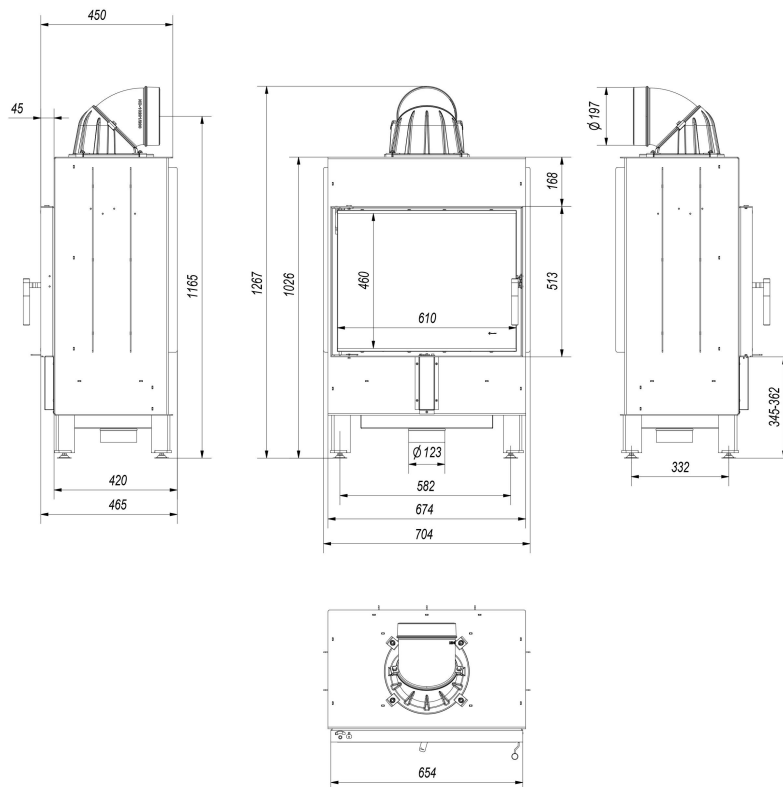

Steel fireplace LUCY 12 kW Ø 200 double glass black thermotec

SKU: LUCY/12/DG/BLACK EAN: 5902539502282

Technical data

General data

Version	Front facing
Rated output (kW)	12
Heating power range (kW)	5.0 - 15.0
Heating efficiency (%)	80
Exhaust gas temperature (°C)	270
Max length of logs (cm)	35
Min inlet grids active field (cm ²)	≥700
Min outlet grids active field (cm ²)	≥900
Flue outlet diameter (mm)	200
Color	Black
Self Closure	No
Materials	Steel
Door opening direction	Left

**Steel front with double
glazing**

Type of fuel

**Seasoned deciduous wood
(humidity ≤20%)**

EAN

5902539502282

Physical parameters

Width (cm) **70.4**

Height (cm) **120.3**

Depth (cm) **42**

Weight (kg) **213**

LUCY/12