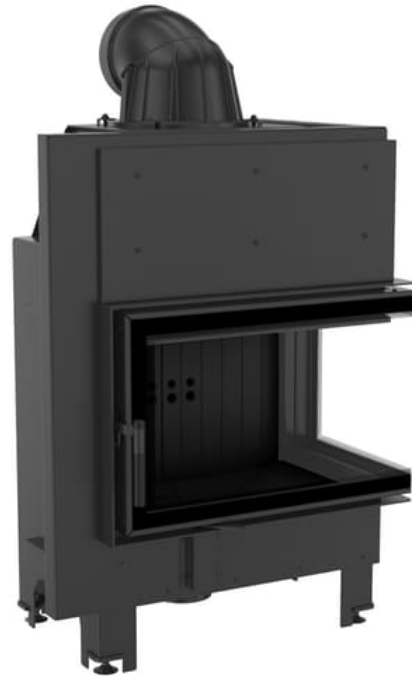

# Steel fireplace MBM right 10 kW Ø 200 black thermotec

SKU: MBM/P/BS/BLACK EAN: 5902539503104

### General data

Version	<b>Corner right</b>
Rated output (kW)	<b>10</b>
Heating power range (kW)	<b>4.5 - 12.5</b>
Heating efficiency (%)	<b>81</b>
Exhaust gas temperature (°C)	<b>235</b>
Max length of logs (cm)	<b>50</b>
Min inlet grids active field (cm <sup>2</sup> )	<b>≥500</b>
Min outlet grids active field (cm <sup>2</sup> )	<b>≥700</b>
Flue outlet diameter (mm)	<b>200</b>
Color	<b>Black</b>
Self Closure	<b>No</b>
Materials	<b>Steel</b>
Door opening direction	<b>Right</b>

## Additional information

Design features

**Air intake - built in ,  
Combustion chamber  
lining, Decorative glass**

Front type

**Steel front with painted  
glass**

Type of fuel

**Seasoned deciduous wood  
(humidity  $\leq 20\%$ )**

## Physical parameters

Width (cm) **77.5**

Height (cm) **126.1**

Depth (cm) **49.2**

Weight (kg) **174**