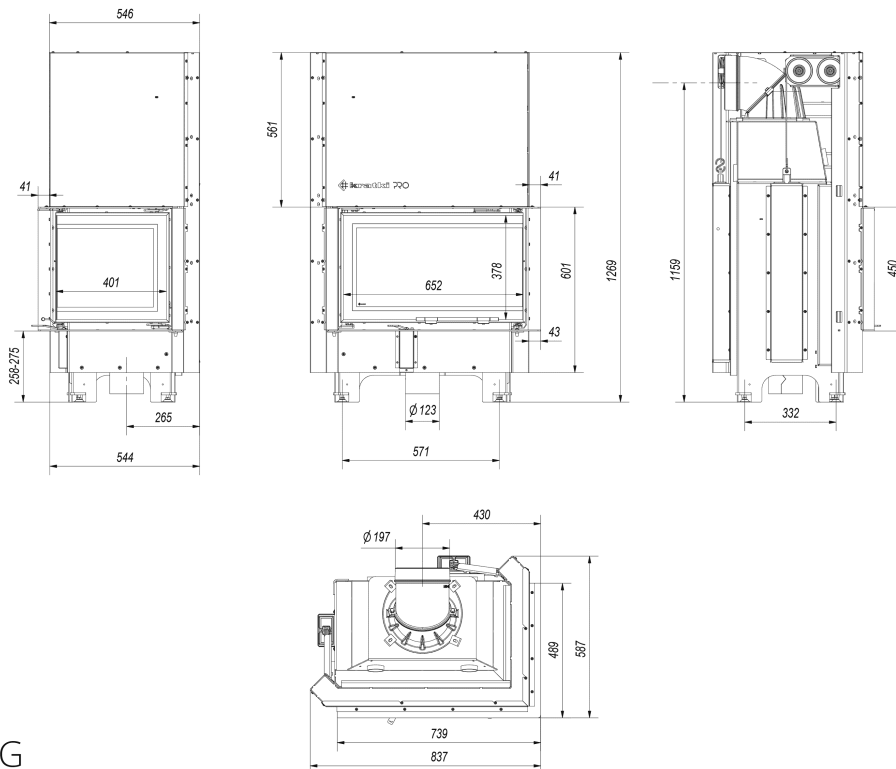

### General data

Version	<b>Prawy gilotyna</b>
Rated output (kW)	<b>10</b>
Heating power range (kW)	<b>4.5 - 12.5</b>
Heating efficiency (%)	<b>81</b>
Exhaust gas temperature (°C)	<b>235</b>
Max length of logs (cm)	<b>50</b>
Min inlet grids active field (cm <sup>2</sup> )	<b>≥500</b>
Min outlet grids active field (cm <sup>2</sup> )	<b>≥700</b>
Flue outlet diameter (mm)	<b>200</b>
Color	<b>Black</b>
Self Closure	<b>No</b>
Materials	<b>Steel</b>
Door opening direction	<b>Left, Up</b>

## Physical parameters

Width (cm) **83.7**

Height (cm) **126.9**

Depth (cm) **54.6**

Weight (kg) **244**

MBM/P/BS/G/SG