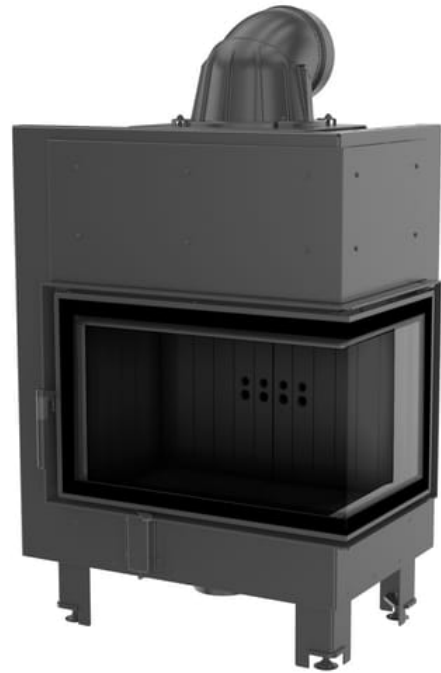

Steel fireplace MBM right 10 kW Ø 200 bent glass black thermotec

SKU: MBM/P/BS/SG/BLACK EAN: 5902539502411

Technical data

General data

Version	Corner right
Rated output (kW)	10
Heating power range (kW)	4.5 - 12.5
Heating efficiency (%)	81
Exhaust gas temperature (°C)	235
Max length of logs (cm)	50
Min inlet grids active field (cm ²)	≥500
Min outlet grids active field (cm ²)	≥700
Flue outlet diameter (mm)	200
Color	Black
Self Closure	No
Materials	Steel
Door opening direction	Right

Meets requirements

**KRATKI PRO, Ecodesign,
Designed for recuperation,
BlmSchV 2**

Additional information

Design features

Combustion chamber lining

Front type

**Steel front with bent
painted glass**

Type of fuel

**Seasoned deciduous wood
(humidity ≤20%)**

EAN

5902539502411

Physical parameters

Width (cm) **77.5**

Height (cm) **126.1**

Depth (cm) **49.2**

Weight (kg) **174**