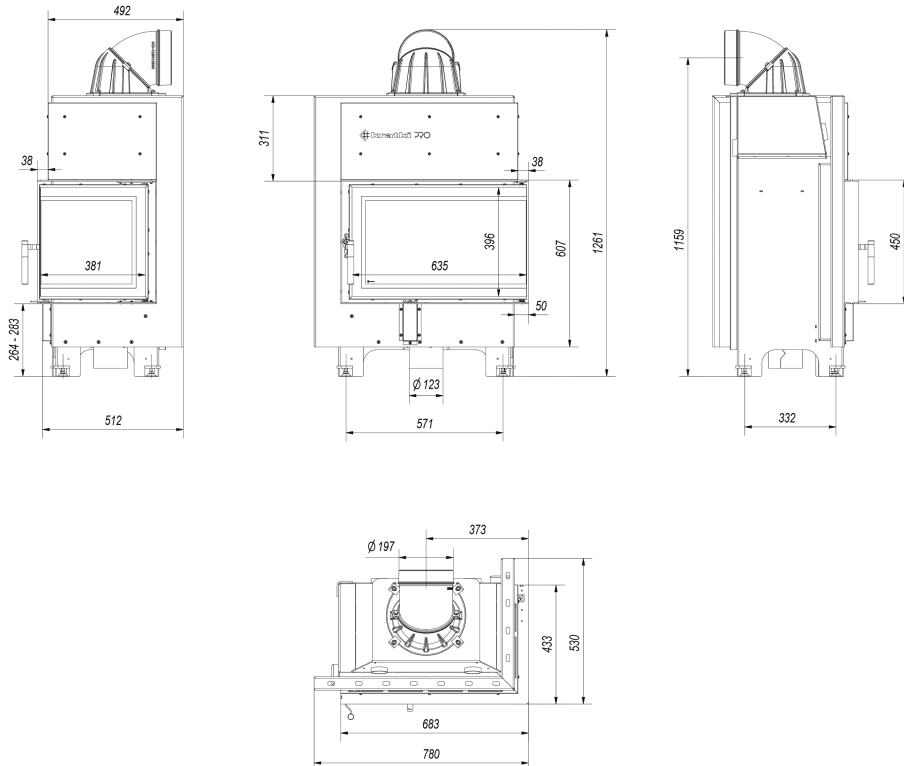

**Seasoned deciduous wood
(humidity ≤20%)**

EAN

5902539502411

Physical parameters

Width (cm) **77.5**

Height (cm) **126.1**

Depth (cm) **49.2**

Weight (kg) **174**