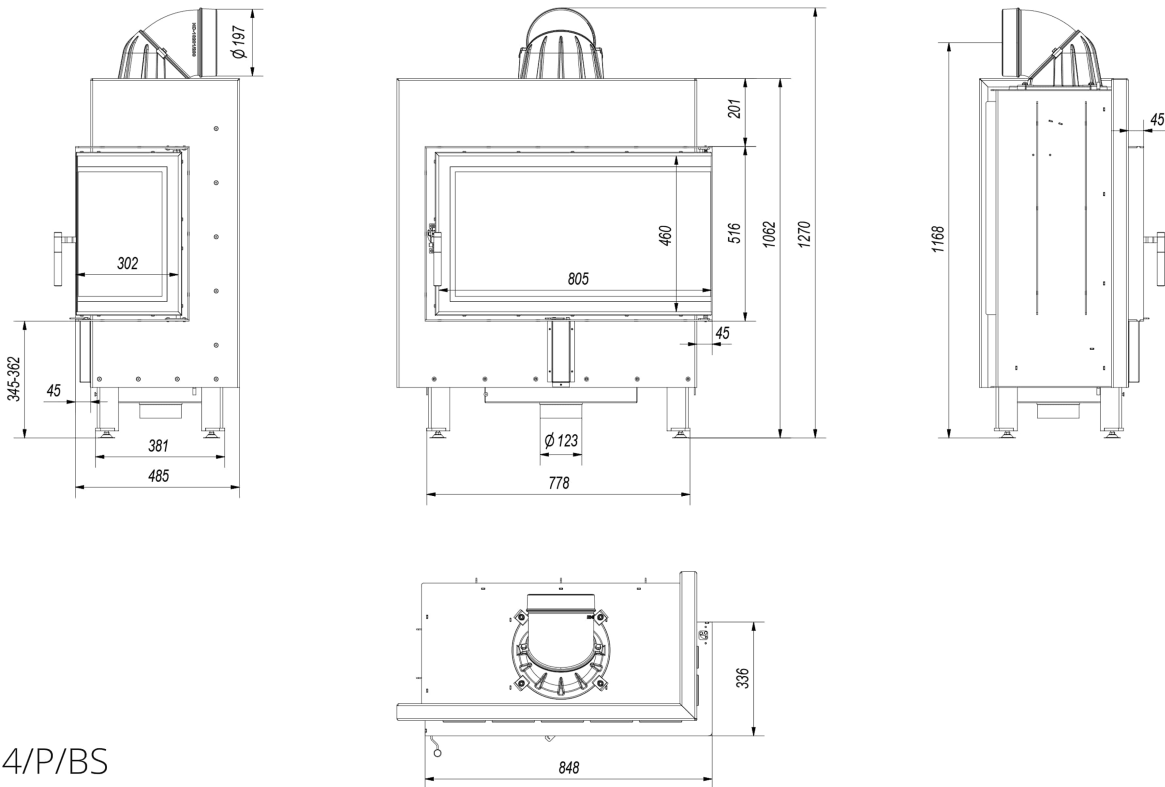

### General data

Version	<b>Corner right</b>
Rated output (kW)	<b>14</b>
Heating power range (kW)	<b>6.0 - 17.0</b>
Heating efficiency (%)	<b>81</b>
Exhaust gas temperature (°C)	<b>265</b>
Max length of logs (cm)	<b>40</b>
Min inlet grids active field (cm <sup>2</sup> )	<b>≥700</b>
Min outlet grids active field (cm <sup>2</sup> )	<b>≥900</b>
Flue outlet diameter (mm)	<b>200</b>
Color	<b>Black</b>
Self Closure	<b>No</b>
Materials	<b>Steel</b>
Door opening direction	<b>Right</b>

## Physical parameters

Width (cm) **84.8**

Height (cm) **127**

Depth (cm) **48.5**

Weight (kg) **225**

LUCY/14/P/BS