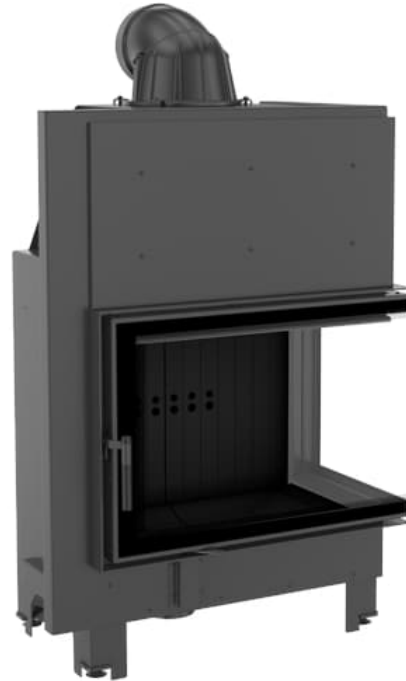

Steel fireplace MBA right 17 kW Ø 200 Bent glass black thermotec

SKU: MBA/P/BS/SG/BLACK EAN: 5902539502374

Technical data

General data

Version	Corner right
Rated output (kW)	17
Heating power range (kW)	8.0 - 21.0
Heating efficiency (%)	80
Exhaust gas temperature (°C)	250
Max length of logs (cm)	50
Min inlet grids active field (cm ²)	≥800
Min outlet grids active field (cm ²)	≥1000
Flue outlet diameter (mm)	200
Color	Black
Self Closure	No
Materials	Steel
Door opening direction	Left, Up

Meets requirements

**KRATKI PRO, Ecodesign,
Designed for recuperation,
BlmSchV 2**

Additional information

Design features

**Air intake - built in ,
Combustion chamber
lining, Decorative glass**

Front type

**Steel front with bent
painted glass**

Type of fuel

**Seasoned deciduous wood
(humidity $\leq 20\%$)**

EAN

5902539502374

Physical parameters

Width (cm) **90.5**

Height (cm) **150**

Depth (cm) **53.7**