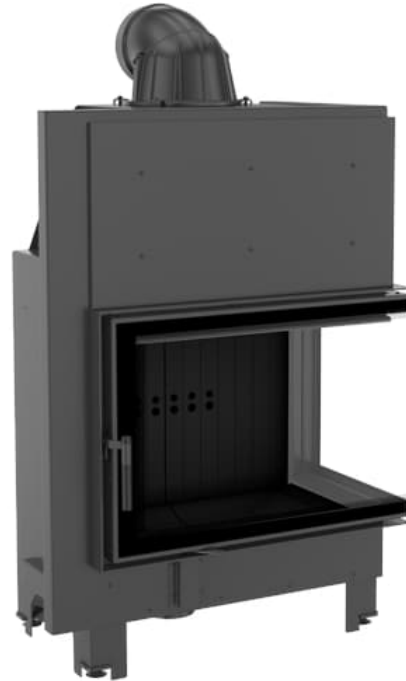

Steel fireplace MBA right 17 kW Ø 200 black thermotec

SKU: MBA/P/BS/BLACK EAN: 5901350031209

Technical data

General data

Version	Corner right
Rated output (kW)	17
Heating power range (kW)	8.0 - 21.0
Heating efficiency (%)	80
Exhaust gas temperature (°C)	250
Max length of logs (cm)	50
Min inlet grids active field (cm ²)	≥800
Min outlet grids active field (cm ²)	≥1000
Flue outlet diameter (mm)	200
Color	Black
Self Closure	No
Materials	Steel
Door opening direction	Right

Meets requirements

**KRATKI PRO, Ecodesign,
Designed for recuperation,
BlmSchV 2**

Additional information

Design features

**Air intake - built in ,
Combustion chamber
lining, Decorative glass**

Front type

**Steel front with painted
glass**

Type of fuel

**Seasoned deciduous wood
(humidity $\leq 20\%$)**

EAN

5901350031209

Physical parameters

Width (cm) **90.5**

Height (cm) **150**

Depth (cm) **53.7**