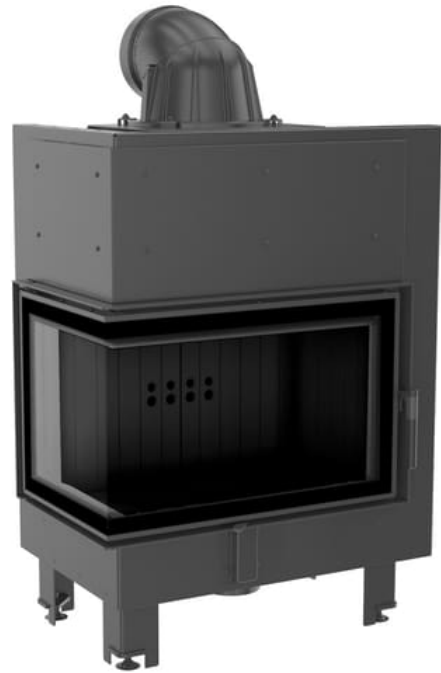

Steel fireplace MBM left 10 kW Ø 200 black thermotec

SKU: MBM/L/BS/BLACK EAN: 5901350031360

Technical data

General data

Version	Corner left
Rated output (kW)	10
Heating power range (kW)	4.5 - 12.5
Heating efficiency (%)	81
Exhaust gas temperature (°C)	235
Max length of logs (cm)	50
Min inlet grids active field (cm ²)	≥500
Min outlet grids active field (cm ²)	≥700
Flue outlet diameter (mm)	200
Color	Black
Self Closure	No
Materials	Steel
Door opening direction	Left

Meets requirements **KRATKI PRO, Ecodesign,
Designed for recuperation,
BImSchV 2**

Additional information

Design features **Air intake - built in ,
Combustion chamber
lining, Decorative glass**

Front type **Steel front with painted
glass**

Type of fuel **Seasoned deciduous wood
(humidity \leq 20%)**

EAN **5901350031360**

Physical parameters

Width (cm) **77.5**

Height (cm) **126.1**

Depth (cm) **49.2**

Weight (kg) **174**