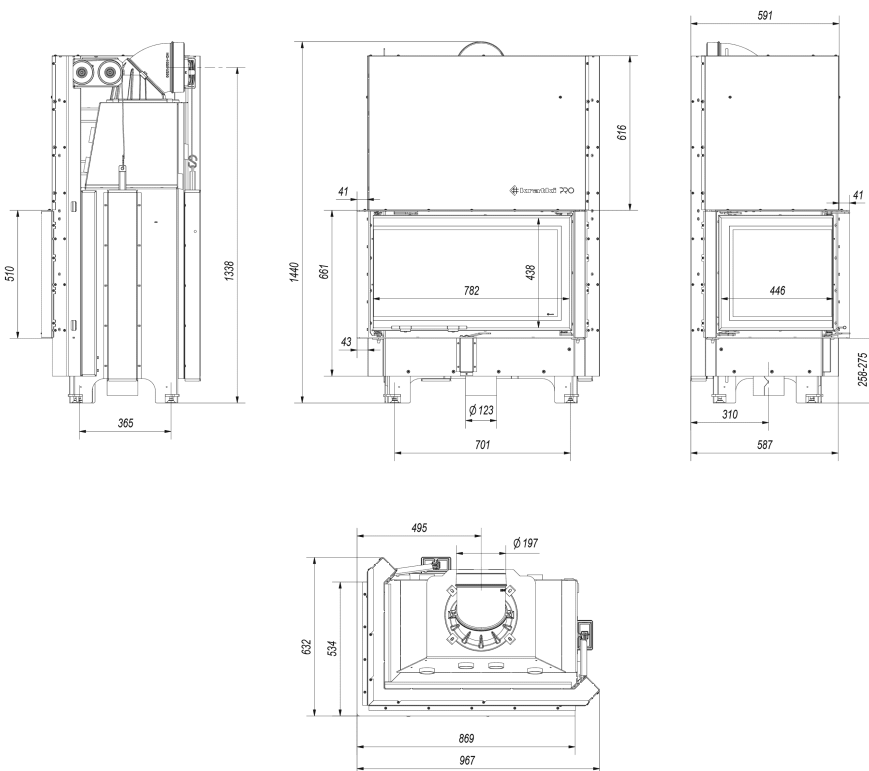

### General data

Version	<b>Lewy gilotyna</b>
Rated output (kW)	<b>15</b>
Heating power range (kW)	<b>7.0 - 19.0</b>
Heating efficiency (%)	<b>83</b>
Exhaust gas temperature (°C)	<b>240</b>
Max length of logs (cm)	<b>50</b>
Min inlet grids active field (cm <sup>2</sup> )	<b>≥700</b>
Min outlet grids active field (cm <sup>2</sup> )	<b>≥900</b>
Flue outlet diameter (mm)	<b>200</b>
Color	<b>Black</b>
Self Closure	<b>No</b>
Materials	<b>Steel</b>
Door opening direction	<b>Right, Up</b>

## Physical parameters

Width (cm) **96.7**

Height (cm) **144**

Depth (cm) **59.1**

Weight (kg) **301**

MBO/L/BS/G/SG