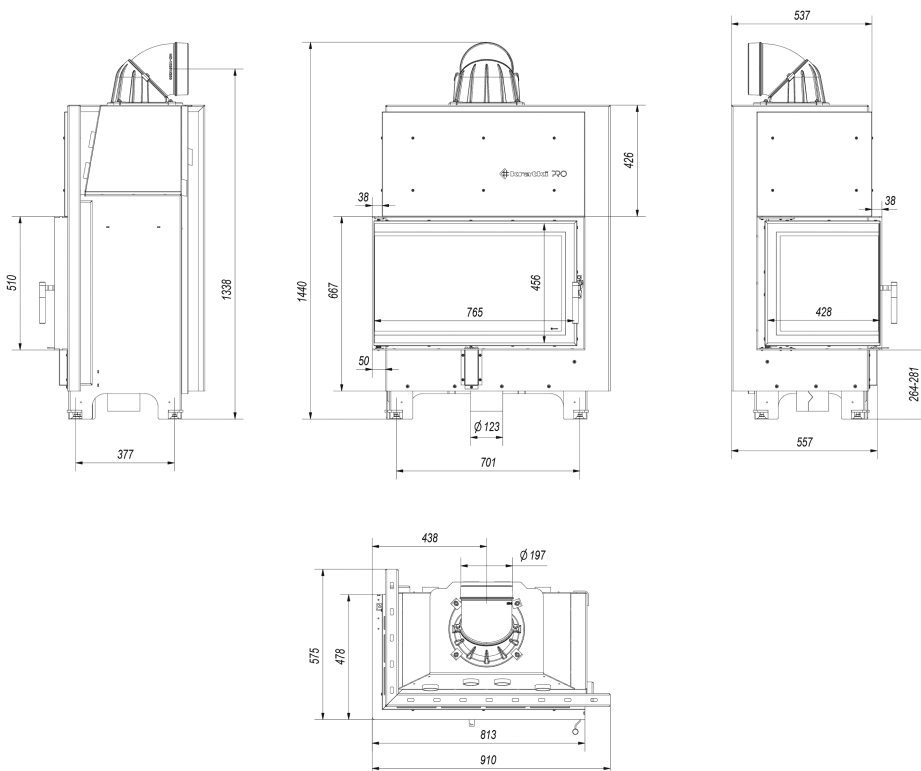

### General data

Version	<b>Corner left</b>
Rated output (kW)	<b>15</b>
Heating power range (kW)	<b>7.0 - 19.0</b>
Heating efficiency (%)	<b>83</b>
Exhaust gas temperature (°C)	<b>240</b>
Max length of logs (cm)	<b>50</b>
Min inlet grids active field (cm <sup>2</sup> )	<b>≥700</b>
Min outlet grids active field (cm <sup>2</sup> )	<b>≥900</b>
Flue outlet diameter (mm)	<b>200</b>
Color	<b>Black</b>
Self Closure	<b>No</b>
Materials	<b>Steel</b>
Door opening direction	<b>Left</b>

## Physical parameters

Width (cm) **90.5**

Height (cm) **144**

Depth (cm) **53.7**

Weight (kg) **233**

MBO/L/BS/SG