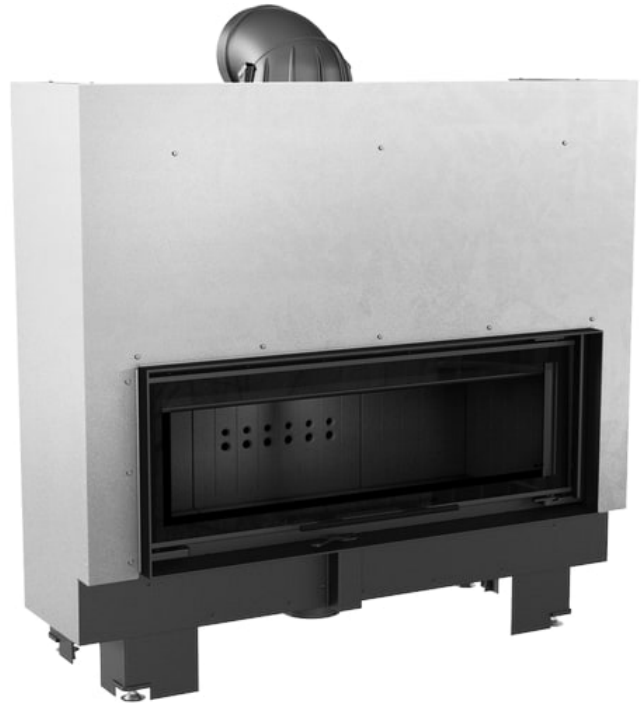

# Steel fireplace MB100 14 kW Ø 200 Lift-up black thermotec

SKU: MB100/G/BLACK EAN: 5902539555196

### General data

Version	<b>Prosty gilotyna</b>
Rated output (kW)	<b>14</b>
Heating power range (kW)	<b>6.0 - 17.0</b>
Heating efficiency (%)	<b>82</b>
Exhaust gas temperature (°C)	<b>220</b>
Max length of logs (cm)	<b>50</b>
Min inlet grids active field (cm <sup>2</sup> )	<b>≥700</b>
Min outlet grids active field (cm <sup>2</sup> )	<b>≥900</b>
Flue outlet diameter (mm)	<b>200</b>
Color	<b>Black</b>
Self Closure	<b>No</b>
Materials	<b>Steel</b>

## Additional information

Design features

**Air intake - built in ,  
Combustion chamber  
lining, Decorative glass**

Front type

**Steel front with painted  
glass**

Type of fuel

**Seasoned deciduous wood  
(humidity  $\leq 20\%$ )**