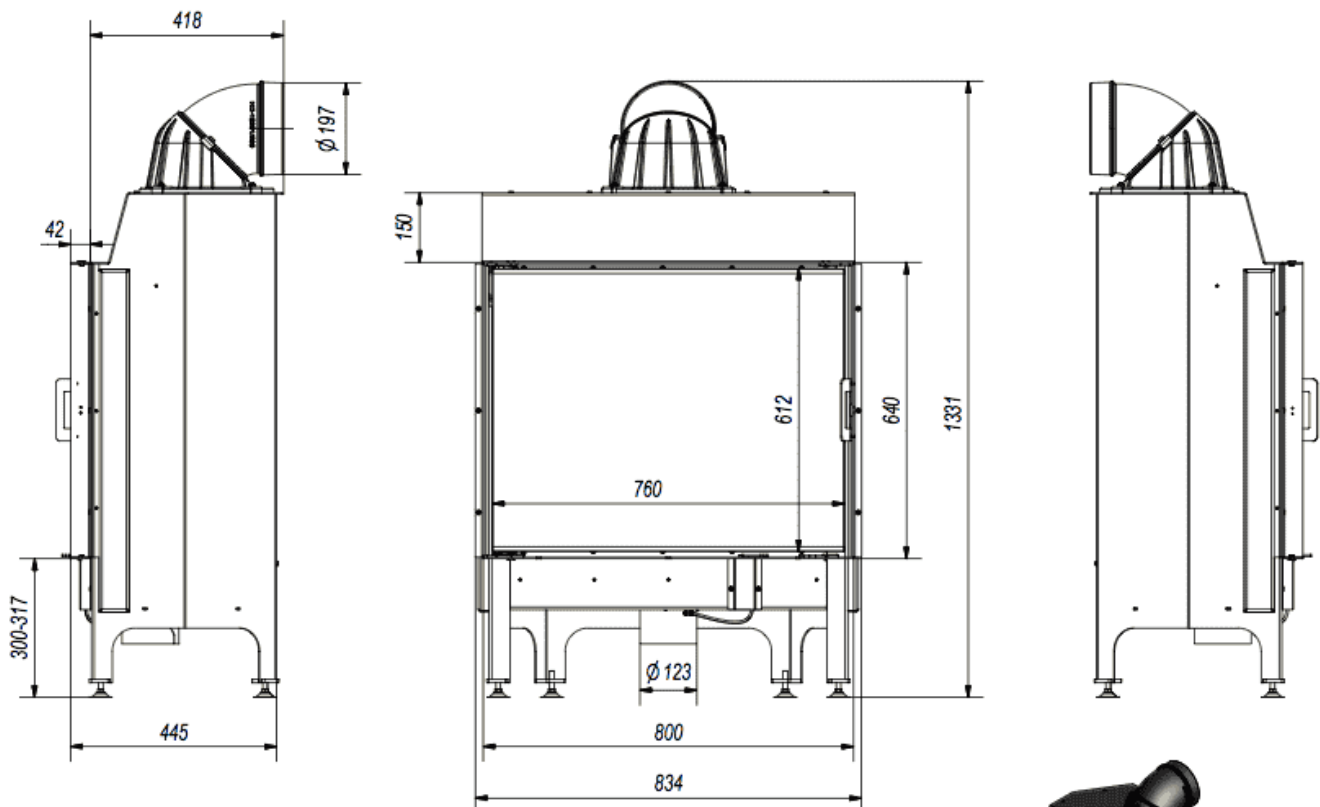

Certifications / Compliance

Meets requirements

**KRATKI PRO, Ecodesign,
Designed for recuperation,
BlmSchV 2**

Additional information

Design features

**Air intake - built in ,
Combustion chamber
lining, Decorative glass**

Front type

**Steel front with painted
glass**

Type of fuel

**Seasoned deciduous wood
(humidity ≤20%)**

EAN

5901350066843

Physical parameters

Width (cm) **83.4**

Height (cm) **133.1**

Depth (cm) **41.8**

Weight (kg) **178**