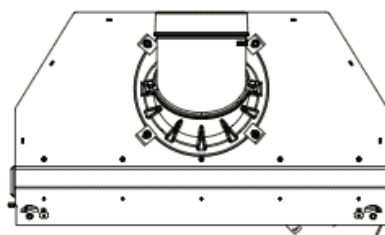

Certifications / Compliance

Meets requirements

**KRATKI PRO, Ecodesign,
Designed for recuperation,
BlmSchV 2**

Additional information

Design features

**Air intake - built in ,
Combustion chamber
lining, Decorative glass**

Front type

**Steel front with painted
glass**

Type of fuel

**Seasoned deciduous wood
(humidity ≤20%)**

EAN

5901350066843

Physical parameters

Width (cm) **83.4**

Height (cm) **133.1**

Depth (cm) **41.8**

Weight (kg) **178**

NADIA/13

NADIA/13