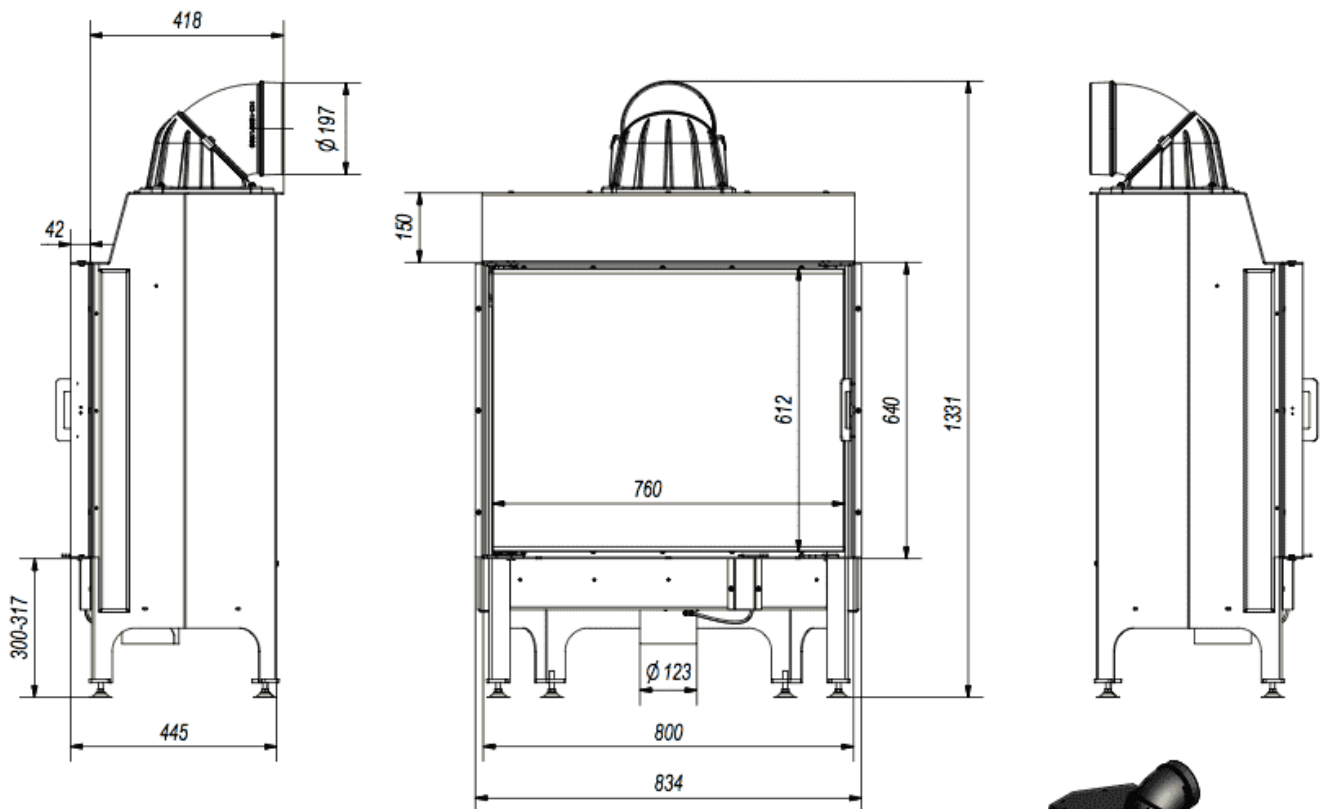

Certifications / Compliance

Meets requirements

**KRATKI PRO, Ecodesign,
Designed for recuperation,
BlmSchV 2**

Additional information

Design features

**Air intake - built in ,
Combustion chamber
lining, Decorative glass**

Front type

**Steel front with painted
glass**

Type of fuel

**Seasoned deciduous wood
(humidity $\leq 20\%$)**

EAN

5901350034132

Physical parameters

Width (cm) **83.4**

Height (cm) **133.1**

Depth (cm) **41.8**

Weight (kg) **178**