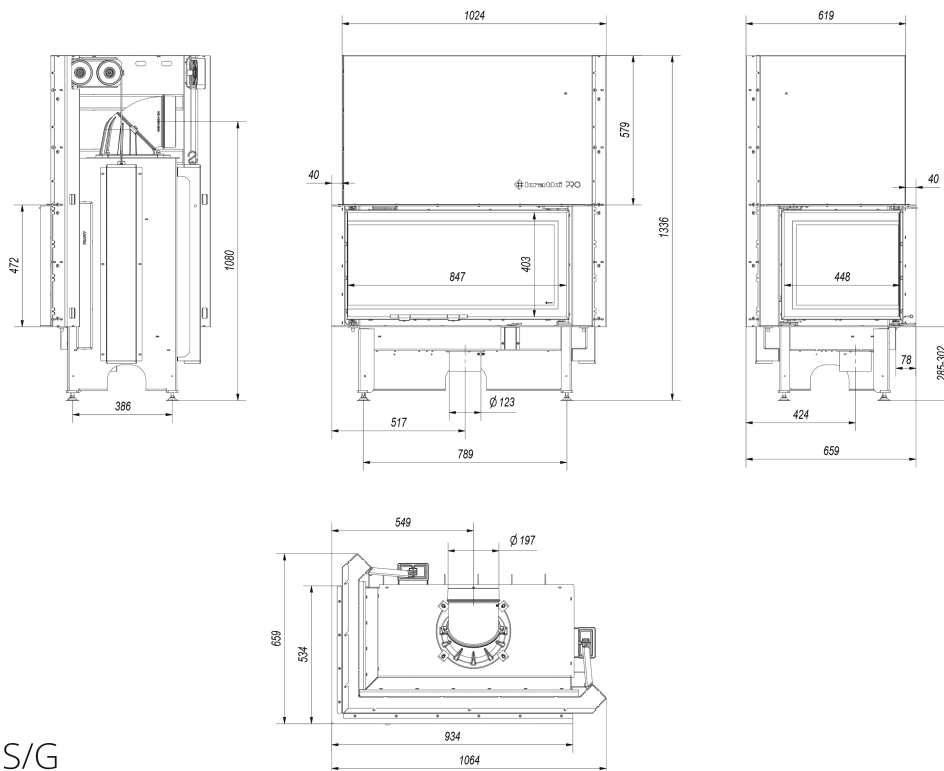

Type of fuel

**Seasoned deciduous wood
(humidity ≤20%)**

EAN

5901350034248

Physical parameters

Width (cm) **106.4**

Height (cm) **133.6**

Depth (cm) **65.9**

Weight (kg) **310**

NADIA/14/L/BS/G