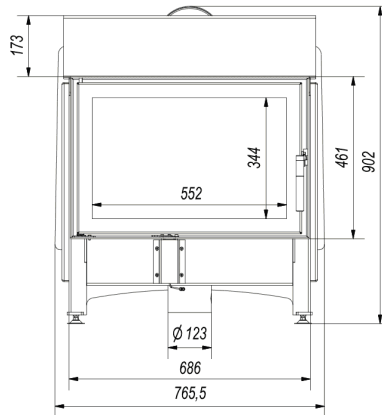

### General data

Version	<b>Front facing</b>
Rated output (kW)	<b>11</b>
Heating power range (kW)	<b>4.5 - 14.0</b>
Heating efficiency (%)	<b>80</b>
Exhaust gas temperature (°C)	<b>290</b>
Max length of logs (cm)	<b>40</b>
Min inlet grids active field (cm <sup>2</sup> )	<b>≥700</b>
Min outlet grids active field (cm <sup>2</sup> )	<b>≥900</b>
Flue outlet diameter (mm)	<b>180</b>
Air intake diameter (mm)	<b>125</b>
Color	<b>Black</b>
Self Closure	<b>No</b>
Materials	<b>Steel</b>
Door opening direction	<b>Left</b>

## Physical parameters

Width (cm) **76.5**

Height (cm) **87.3**

Depth (cm) **44**

Weight (kg) **160**

ZIBI