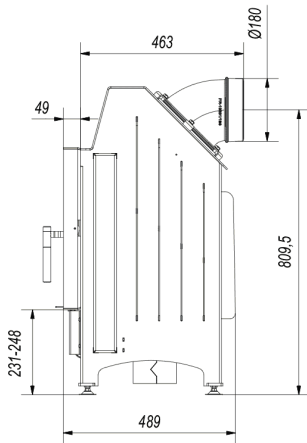

### General data

Version	<b>Front facing</b>
Rated output (kW)	<b>11</b>
Heating power range (kW)	<b>4.5 - 14.0</b>
Heating efficiency (%)	<b>80</b>
Exhaust gas temperature (°C)	<b>290</b>
Max length of logs (cm)	<b>40</b>
Min inlet grids active field (cm <sup>2</sup> )	<b>≥700</b>
Min outlet grids active field (cm <sup>2</sup> )	<b>≥900</b>
Flue outlet diameter (mm)	<b>180</b>
Air intake diameter (mm)	<b>125</b>
Color	<b>Black</b>
Self Closure	<b>No</b>
Materials	<b>Steel</b>
Door opening direction	<b>Left</b>

## Physical parameters

Width (cm) **76.5**

Height (cm) **87.3**

Depth (cm) **44**

Weight (kg) **160**

ZIBI