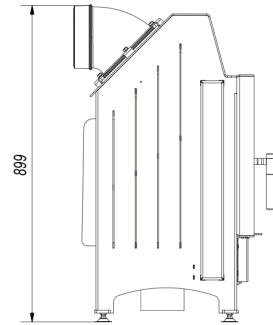

### General data

Version	<b>Front facing</b>
Rated output (kW)	<b>11</b>
Heating power range (kW)	<b>4.5 - 14.0</b>
Heating efficiency (%)	<b>80</b>
Exhaust gas temperature (°C)	<b>290</b>
Max length of logs (cm)	<b>40</b>
Min inlet grids active field (cm <sup>2</sup> )	<b>≥700</b>
Min outlet grids active field (cm <sup>2</sup> )	<b>≥900</b>
Flue outlet diameter (mm)	<b>180</b>
Air intake diameter (mm)	<b>125</b>
Color	<b>Black</b>
Self Closure	<b>No</b>
Materials	<b>Steel</b>
Door opening direction	<b>Left</b>

## Physical parameters

Width (cm) **76.5**

Height (cm) **87.3**

Depth (cm) **44**

Weight (kg) **160**

ZIBI